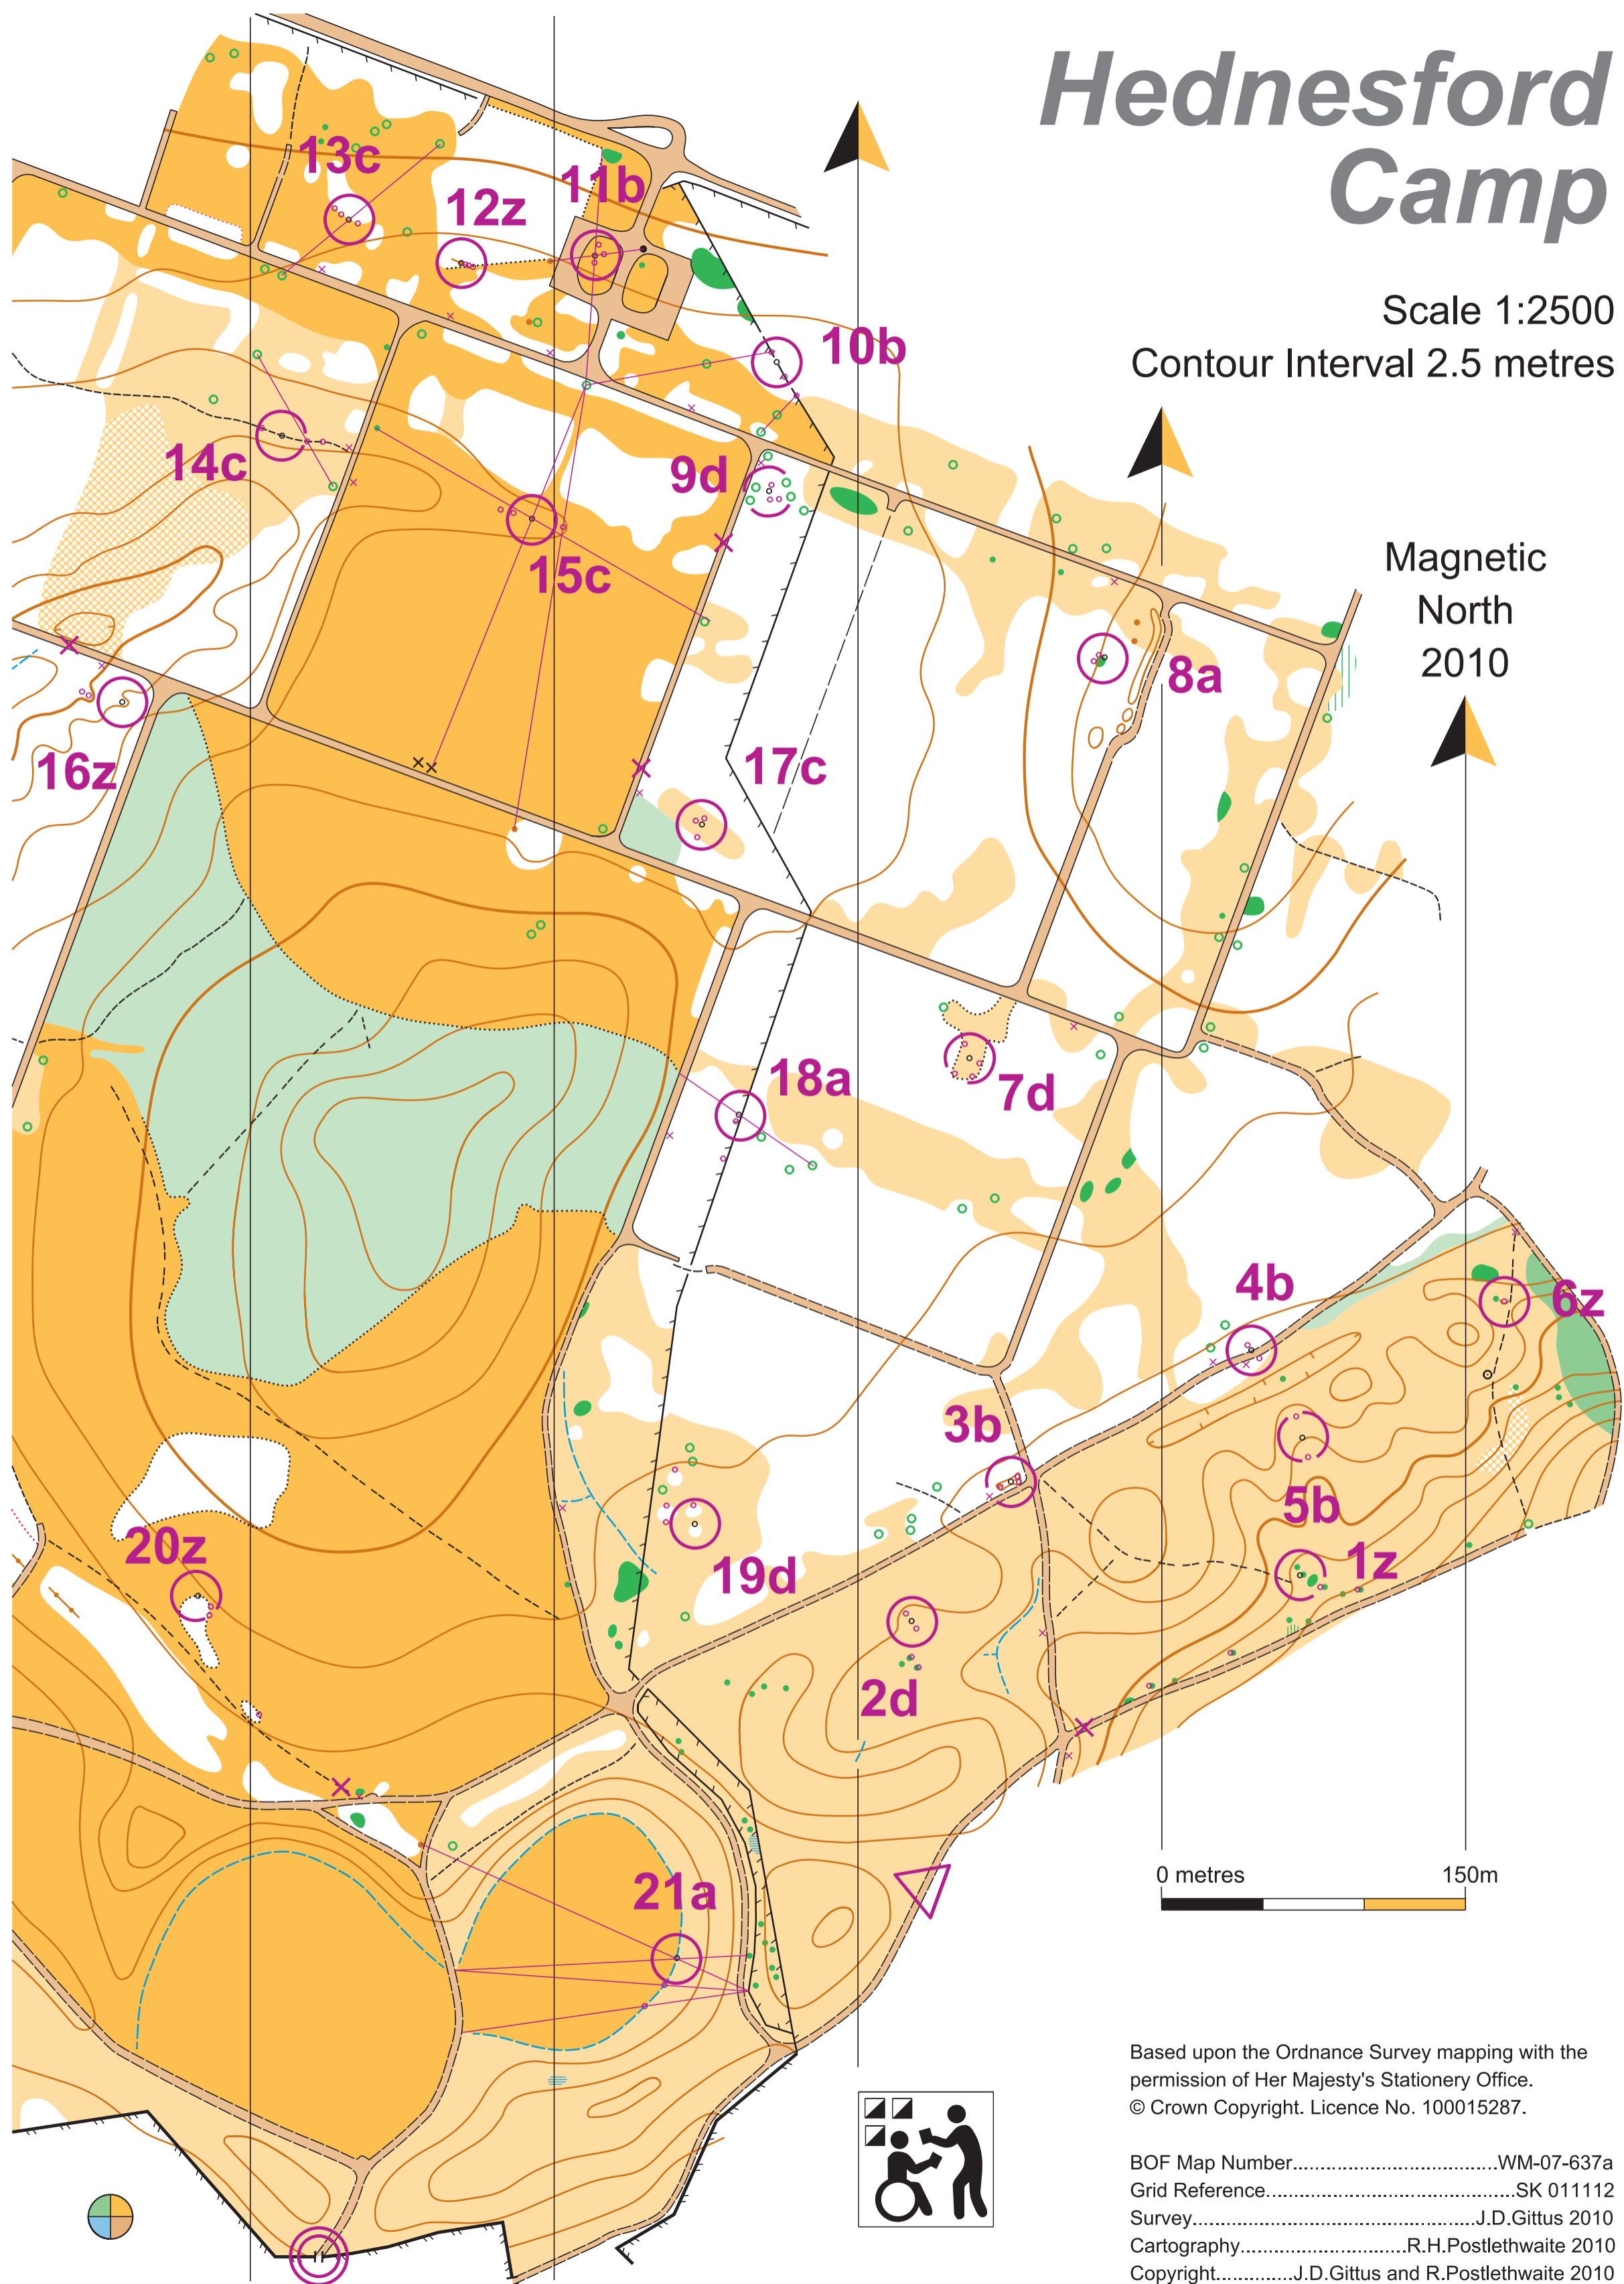

Hednesford Camp

Scale 1:2500

Contour Interval 2.5 metres

Magnetic North 2010

Based upon the Ordnance Survey mapping with the permission of Her Majesty's Stationery Office.
© Crown Copyright. Licence No. 100015287.

BOF Map Number.....WM-07-637a
Grid Reference.....SK 011112
Survey.....J.D.Gittus 2010
Cartography.....R.H.Postlethwaite 2010
Copyright.....J.D.Gittus and R.Postlethwaite 2010