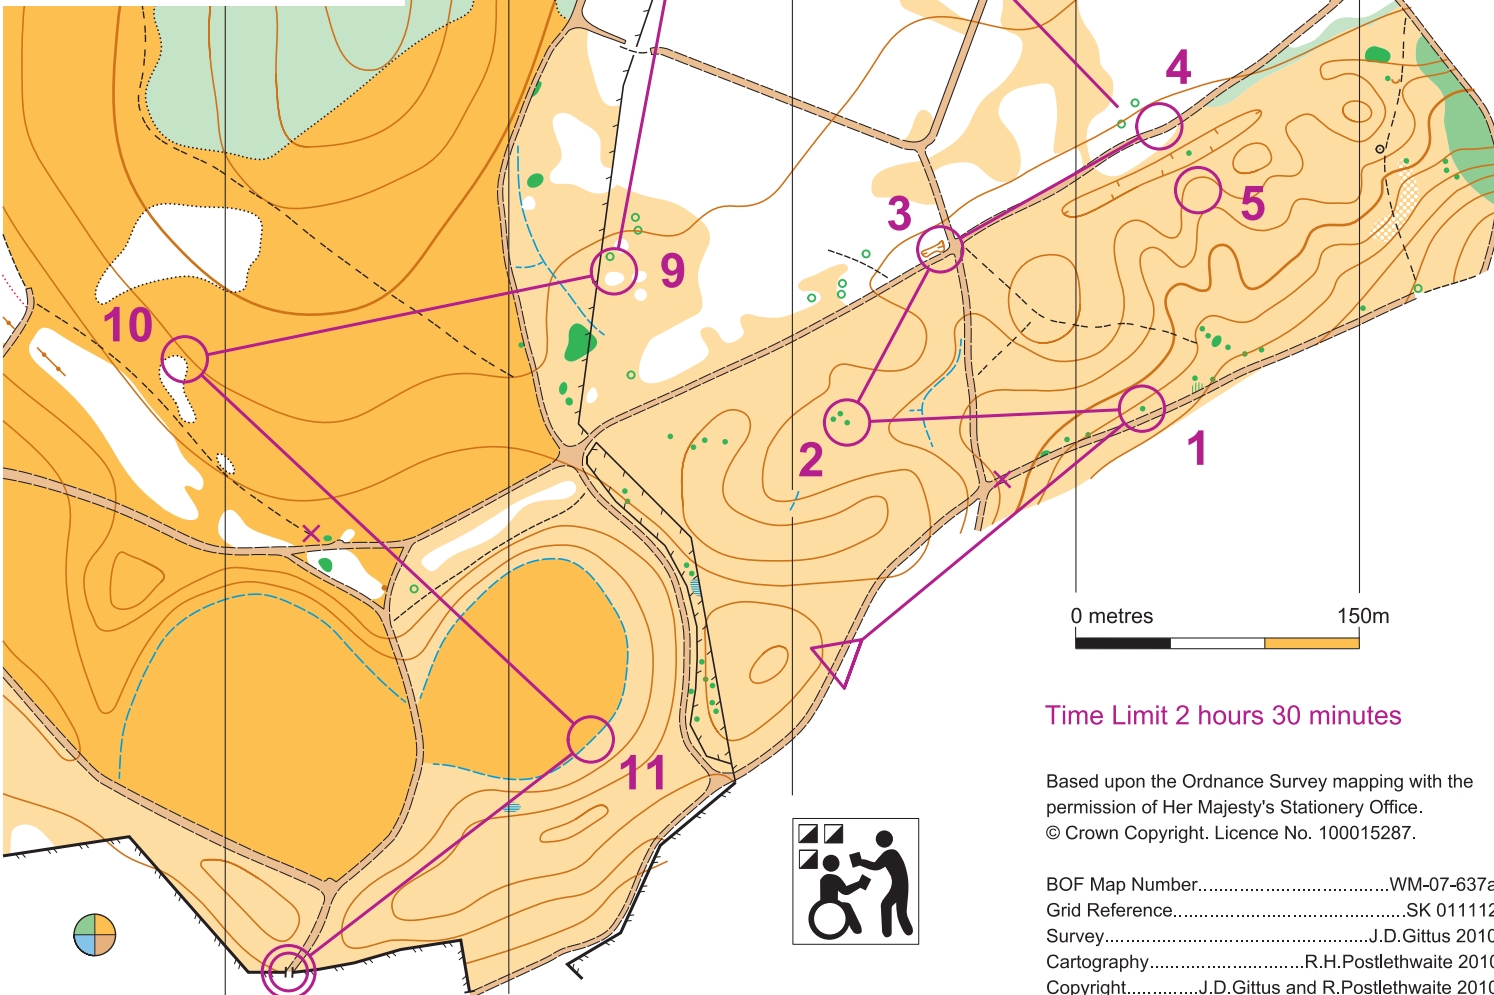

# Hednesford Camp

Time Limit 1 hours 30 minutes

Scale 1:4000

Contour Interval 2.5 metres

Magnetic North 2010

Standard	2.1 km			
1 A-D	▲	—	○	
2 A-E	▲	—	○	
3 A-D	⊖		○	
4 A-C	▲	▲	—	
5 A-C	∩		—	
6 A-E	⋯		○	
7 A-D	⋯		○	
8 A-C	∩		○	
9 A-E	∩		○	
10 A-C	∩		○	
11 A-C	∩		○	

200 m

0 metres 150m

Time Limit 2 hours 30 minutes

Based upon the Ordnance Survey mapping with the permission of Her Majesty's Stationery Office.  
© Crown Copyright. Licence No. 100015287.

BOF Map Number.....WM-07-637a  
Grid Reference.....SK 011112  
Survey.....J.D.Gittus 2010  
Cartography.....R.H.Postlethwaite 2010  
Copyright.....J.D.Gittus and R.Postlethwaite 2010